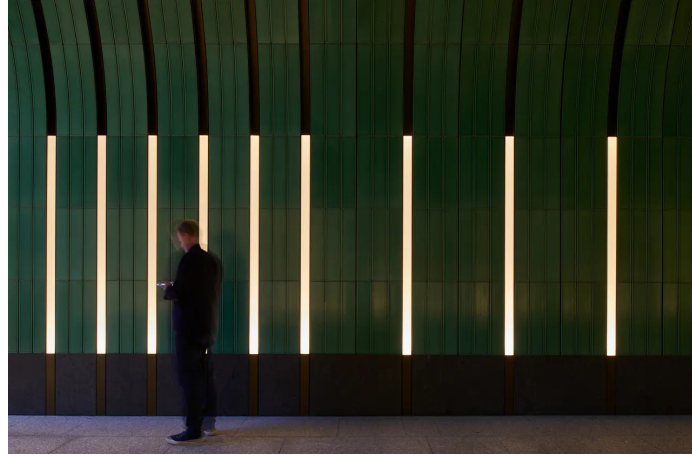

info@smlightarchitecture.com
press@smlightarchitecture.com

SPEIRS MAJOR

Light helps to connect Rathbone Square seamlessly into the quiet streets of Fitzrovia. Balancing light levels and qualities of light from the surrounding areas allows for an effortless transition into the garden.

CLIENT
Great Portland
Estates

ARCHITECT
Make

LANDSCAPE ARCHITECT
Gustafson Porter +
Bowman

PHOTOGRAPHER
James Newton

PROJECT TEAM
Keith Bradshaw,
Neville de Sa

SPEIRS MAJOR

Balancing light levels and qualities of light from the surrounding areas allows for an effortless transition into the garden.

SPEIRS MAJOR

Elsewhere interior light from restaurants residential apartments and offices create a harmonious and practical composition of light.

The garden is both a destination and passageway.

Intuitive wayfinding is provided along the passageways with feature elements integrated into the ceramic tunnels.